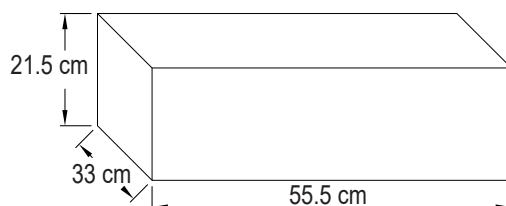

IT'S ABOUT RoMi[®]

A M S T E R D A M

↳ Technical drawing & packing details

PORTO FLOOR LAMP

(PORTO/F/LG)
(PORTO/F/M)
(PORTO/F/W)

SIZE: 300mm L X 300mm W X 1455mm H
E27, 2 X Max. 40W or 2 X 5W LED

2M light grey and white mixed fabric cable

PACKING DETAILS

Box Size: 55.5x 33 x 21.5 cm
Total cbm: 0.0394
G.W: 5.6 kgs
N.W: 4.15 kgs
Number of boxes: 1 PC