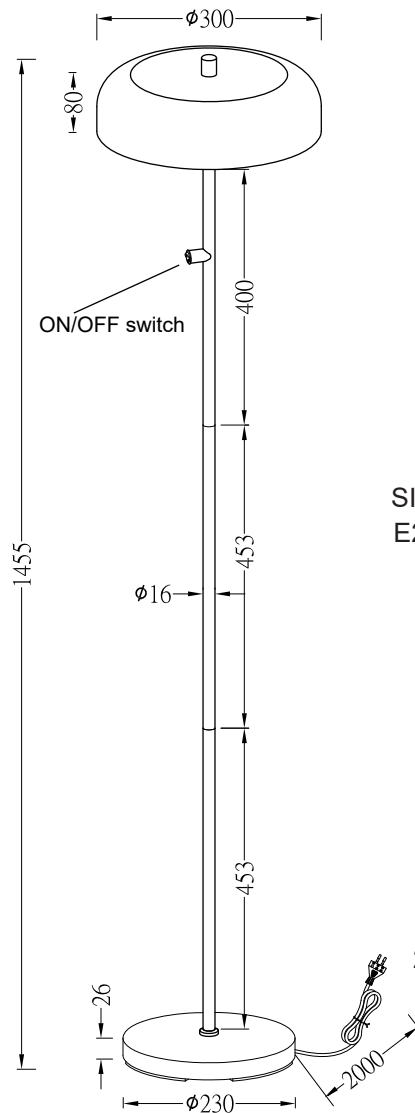

IT'S ABOUT RoMi[®]

A M S T E R D A M

↳ Technical drawing & packing details

PORTO FLOOR LAMP

(PORTO/F/LG)
(PORTO/F/M)
(PORTO/F/W)

SIZE: 300mm L X 300mm W X 1455mm H
E27, 2 X Max. 40W or 2 X 5W LED

2M light grey and white mixed fabric cable

PACKING DETAILS

Box Size: 55.5x 33 x 21.5 cm
Total cbm: 0.0394
G.W: 5.6 kgs
N.W: 4.15 kgs
Number of boxes: 1 PC